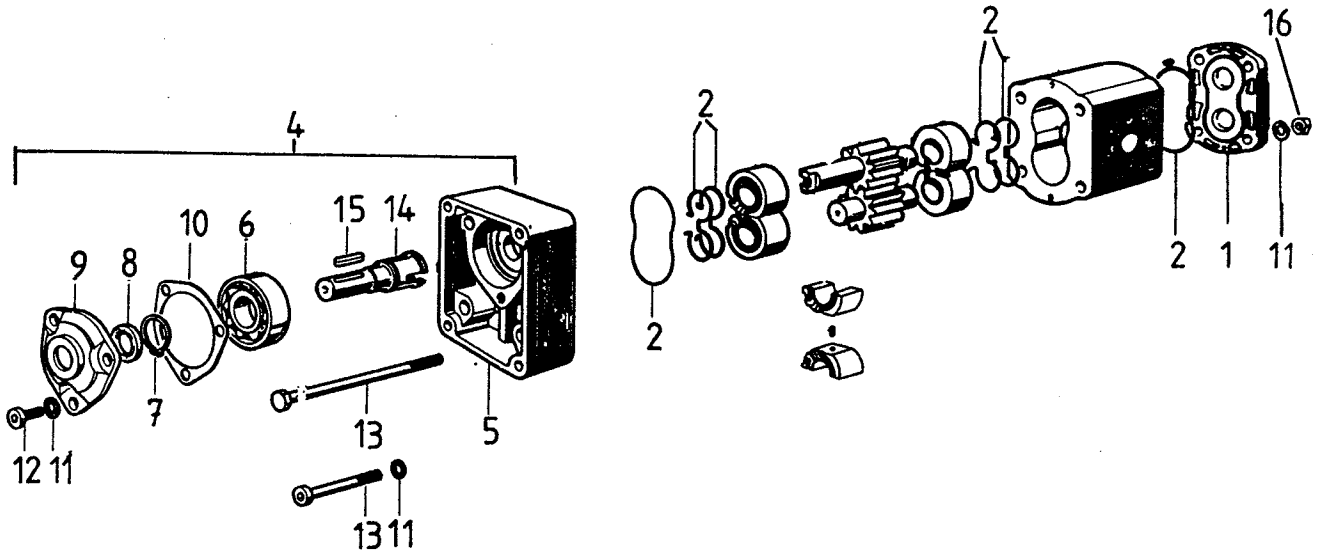

HYDRAULIPUMPPU - HYDR. PUMP - HYDRAULIC PUMP