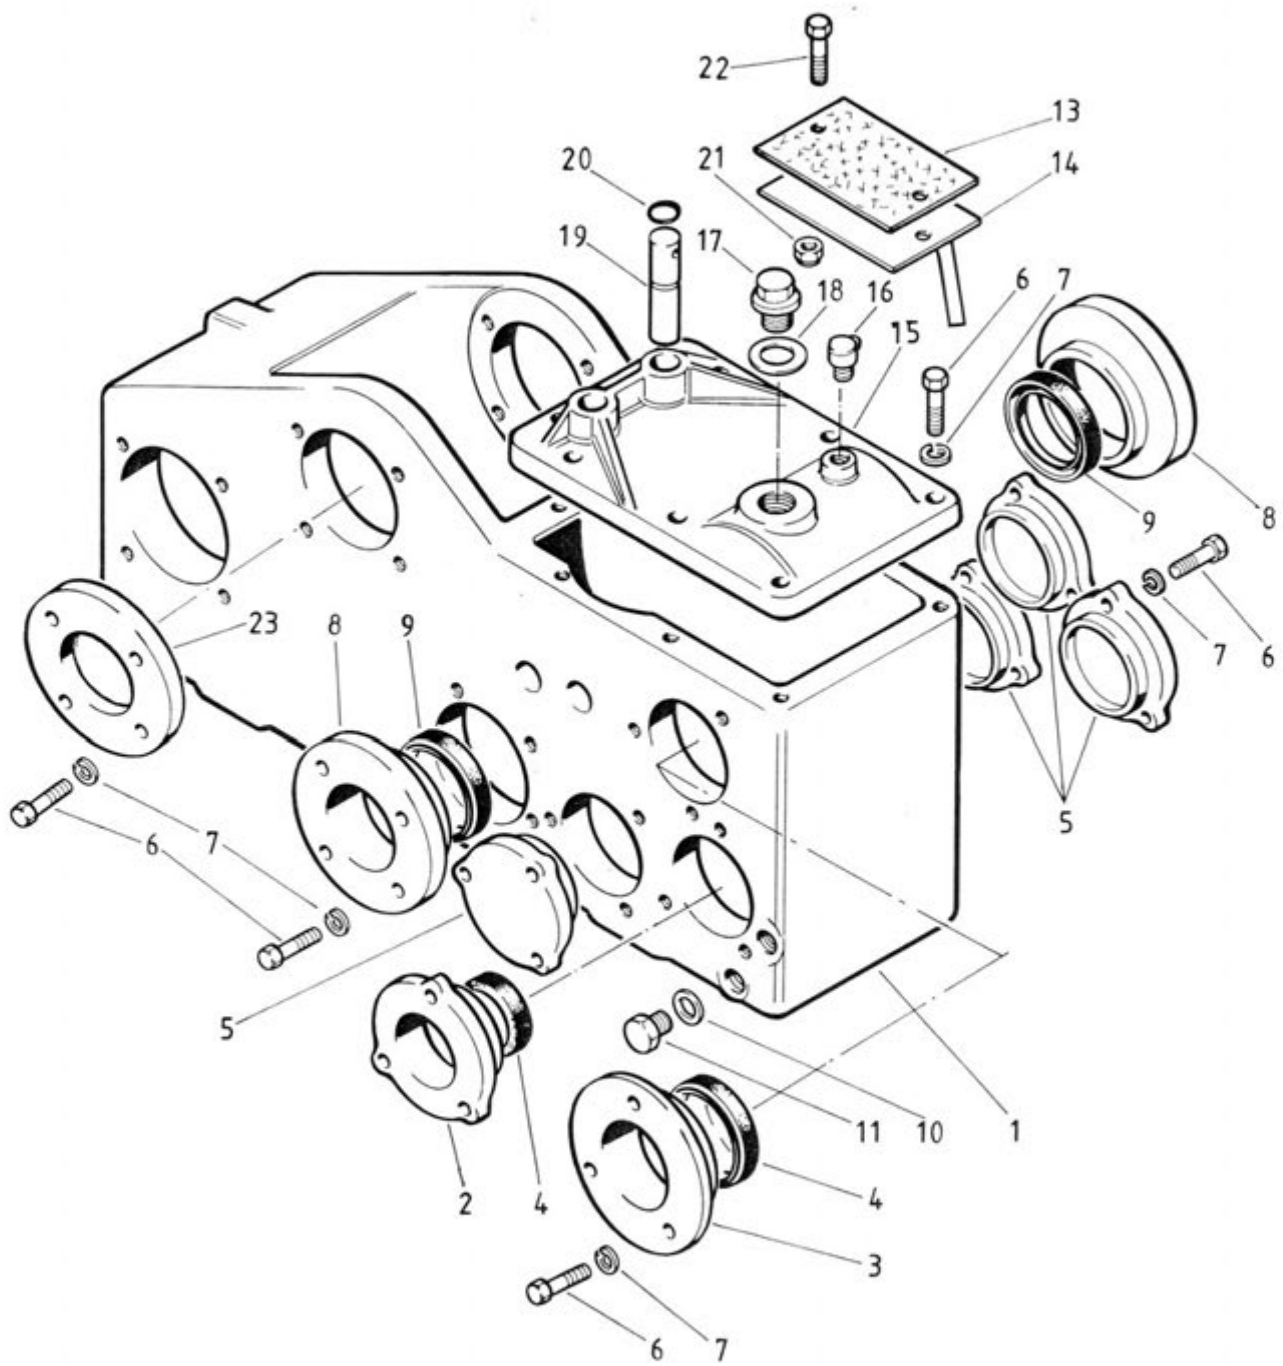

Viite	Varaosanumero	Kpl				
Ref.	Reservdelsnr.	St				
Ref.	Part Number	Qty	Nimitys	Benämning	Description	
1	8263 22089	1	Kotelo	Hus	Box	
2	8263 22097	1	Kansi	Lock	Cover	
3	8263 22098	1	Kansi	Lock	Cover	
4	6141 02542	2	Stefa	Packbox	Oil seal	
5	8263 22096	4	Kansi	Lock	Cover	
6	081225	34	Ruuvi	Skruv	Screw	
7	F080000	34	Jousialuslevy	Fjäderbricka	Spring washer	
8	8263 22095	2	Kansi	Lock	Cover	
9	6141 03550	2	Stefa	Packbox	Oil seal	
10	6155 70814	4	Tiiviste	Tätning	Seal	
11	6400 46014	3	Öljytulppa	Oljeplugg	Oil plug	
12	8751 15543	1	Tyhjennystulppa	Tömningsplugg	Drain plug	
13	8263 22438	1	Tiiviste	Tätning	Gasket	
14	8263 22175	1	Roiskelevy	Stänklatta	Splask plate	
15	8263 22090	1	Kansi	Lock	Cover	
16	6448 01010	1	Huohotin	Ventilation	Ventilation	
17	6400 46030	1	Täyttötulppa	Påfyllningsplugg	Plug	
18	6155 83036	1	Tiiviste	Tätning	Gasket	
19	8263 22174	2	Akseli	Axel	Shaft	
20	2,4 x 17,3	2	O-rengas	O-ring	O-ring	
21	081200	2	Mutteri	Mutter	Nut	
22	081225	2	Ruuvi	Skruv	Screw	
	8263 29651	1	Vaihteisto,täyd.	Växellåda,kompl.	Gear box assy