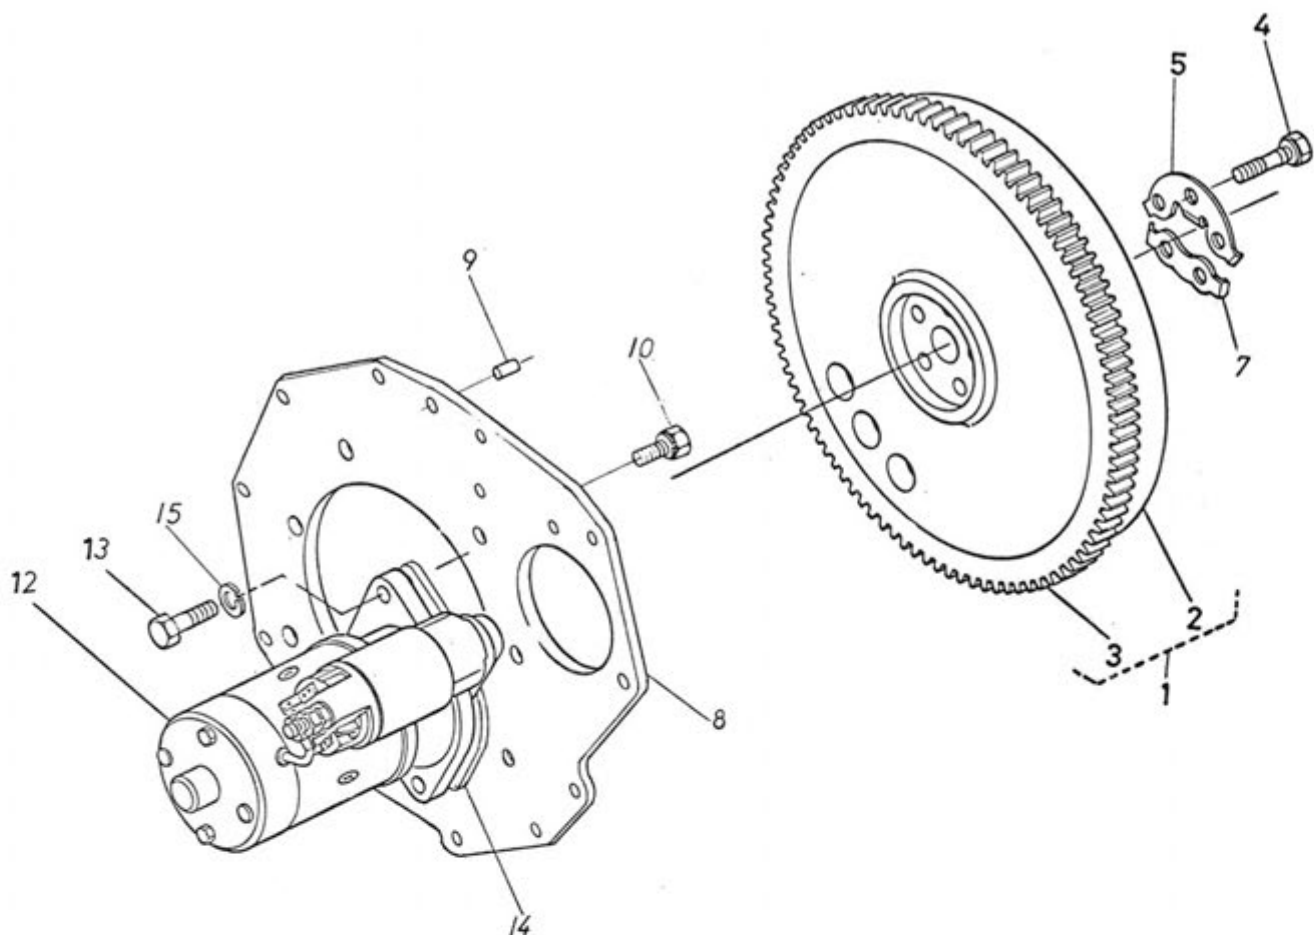

Viite Ref. Ref.	Varaosanumero Reservdelsnr. Part Number	Kpl St Qty	Nimitys	Benämning	Description
1	15381-2501-1	1	Vauhtipyörä, täyd.	Svänghjul, kompl.	Flywheel assy
2	•15381-2511-2	1	Vauhtipyörä	Svänghjul	Flywheel
3	•15261-6382-2	1	Hammashkehä	Startkrans	Ring gear
4	15261-2516-1	5	Pultti	Bult	Bolt
5	15381-2517-2	1	Lukkolevy 1	Låsbricka 1	Washer 1
7	15381-2518-1	1	Lukkolevy 2	Låsbricka 2	Washer 2
8	19204-0462-1	1	Päätylevy	Ändplatta	Rear end plate
9	05012-00813	1	Tappi	Tapp	Pin
10	15261-9119-1	8	Pultti	Bult	Bolt
12	19212-6301-1	1	Käynnistinmoott.	Startmotor	Assy starter
13	01153-50828	2	Pultti	Bult	Bolt
14	66591-5116-1	1	Tiiviste	Packning	Gasket
15	04512-50080	2	Jousialuslevy	Fjäderbricka	Spring washer