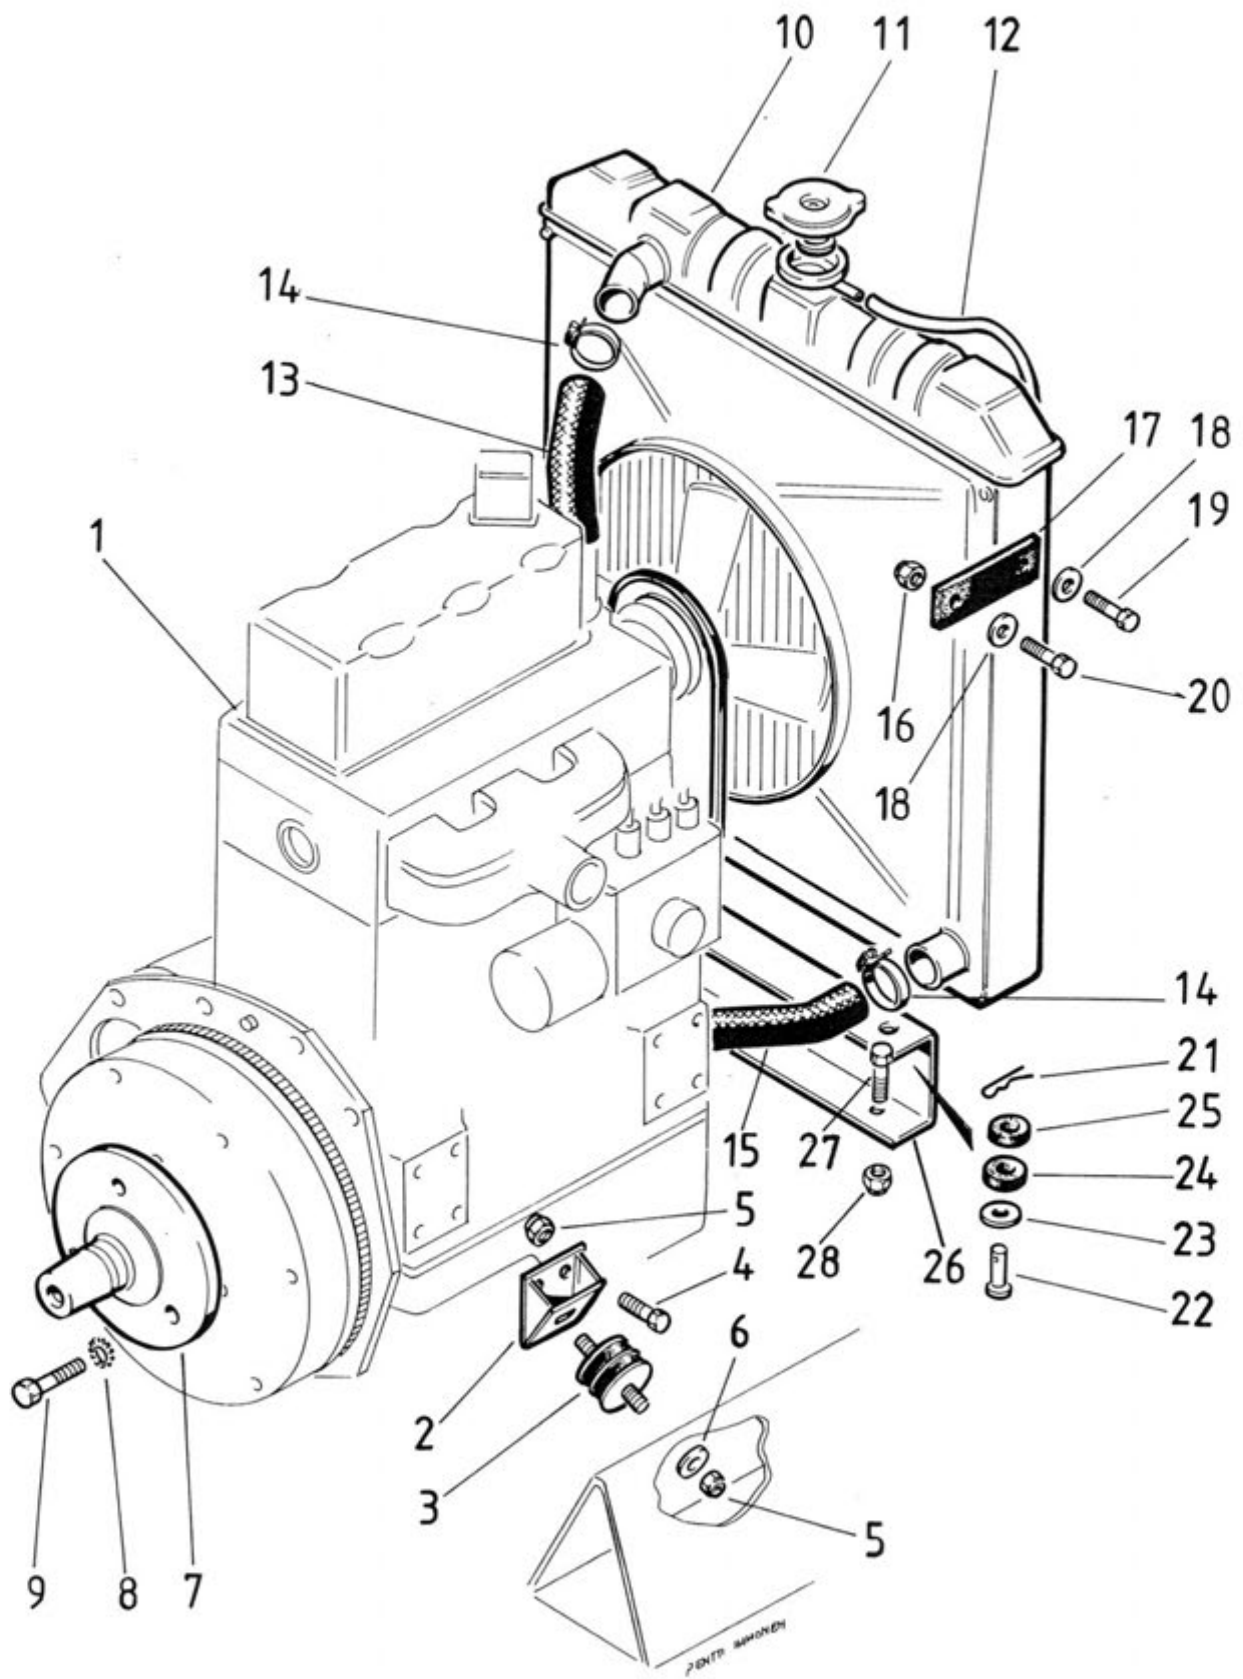

Viite Ref. Ref.	Varaosanumero Reservdelsnr. Part Number	Kpl St Qty	Nimitys	Benämning	Description
1	D850-BWS	1	Moottori	Motor	Engine
2	4150252	4	Kiinnike	Fäste	Support
3	7100703	4	Petikumi	Gummidyna	Rubber pillow
4	10x18x1,25	16	Ruuvi	Skruv	Screw
5	N101500	8	Nylocmutteri	Nylocmutter	Lock nut
6	100000	8	Aluslevy	Bricka	Washer
7	4150260	1	Kiinn.kartio	Fästkona	Fastening cone
8	AZ 10.5	3	Tähtialuslevy	Stjärnbricka	Lock washer
9	10x25x1,25	3	Ruuvi	Skruv	Screw
10	15531-7206-1	1	Jäähdytin	Kylare	Radiator
11	7100711	1	Korkki	Kylarlock	Cover
12	7100712	1	Hukkaputki	Spillrör	Hose
13	15531-7294-1	1	Ylävesiletku	Övre kylarslang	Hose upper
14	15261-7278-2	4	Kiristin	Klammer	Cap
15	15531-7285-1	1	Alavesiletku	Nedre kylarslang	Hose down
16	N061000	1	Nylocmutteri	Nylocmutter	Lock nut
17	4150250	1	Kumi	Gummi	Rubber
18	060000	2	Aluslevy	Bricka	Washer
19	061010	1	Ruuvi	Skruv	Screw
20	061016	1	Ruuvi	Skruv	Screw
21	05515-51000	2	Sokka	Sprint	Cotter pin
22	66711-5134-1	2	Tappi	Tapp	Pin
23	15111-7220-2	4	Aluslevy	Bricka	Washer
24	04013-50100	2	Tasalevy	Planbricka	Washer
25	15111-7218-1	2	Kumityyny	Gummidyna	Rubber pillow
26	4150251	1	Teline	Fäste	Bracket
27	081240	2	Ruuvi	Skruv	Screw
28	N081200	2	Nylocmutteri	Nylocmutter	Lock nut