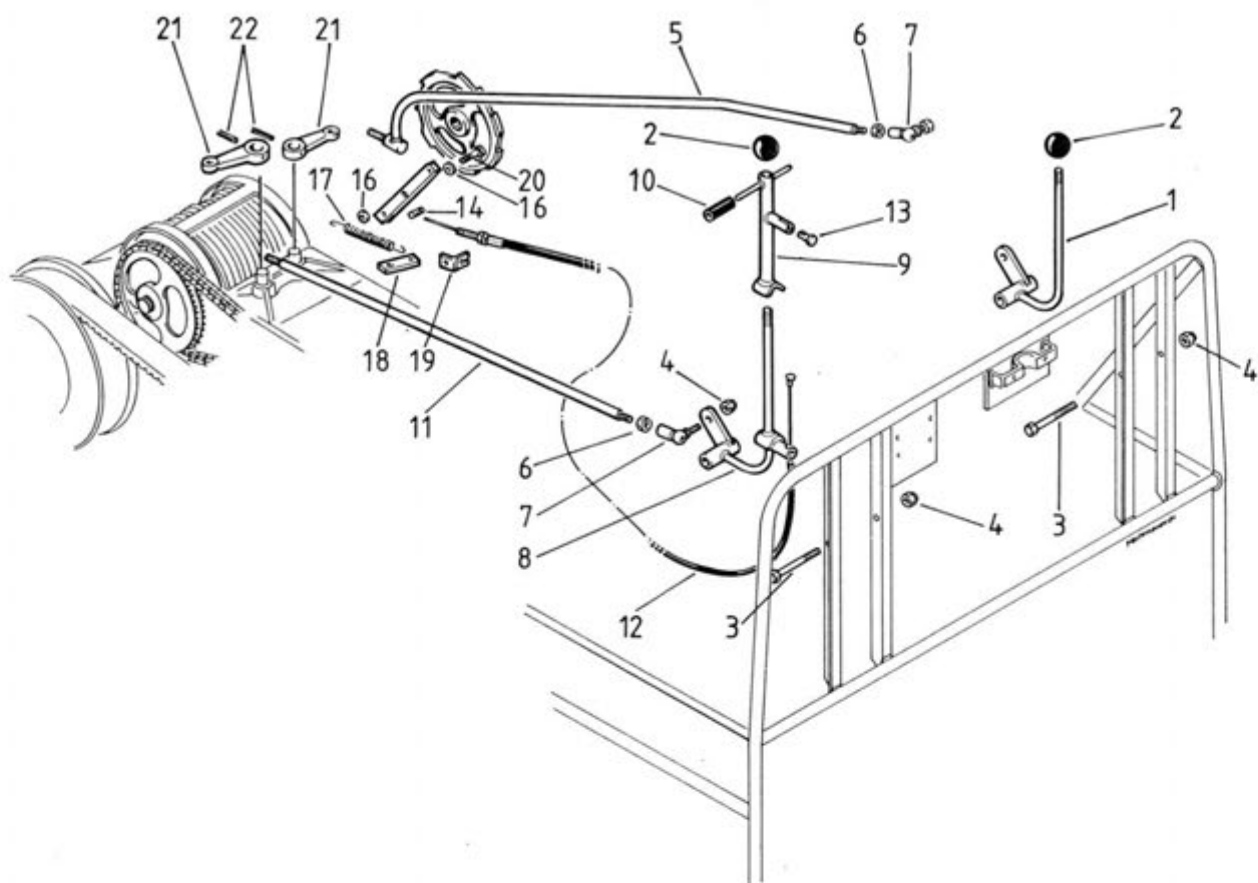

Previous machines have been changed afterwards. So the hydraulic tank no. 4150376 as well as the items 23, 27 and 36 are the same as in this modell.

Viite Ref. Ref.	Varaosanumero Reservdelsnr. Part Number	Kpl St Qty	Nimitys	Benämning	Description
1	152.1051.61	1	Venttiilipesä	Ventilhus	Valve housing
2	802.2013.80	2	O-rengas	O-ring	O-ring
3	152.3010.70	1	Kara	Spindel	Spindle
6	152.3057.12	1	Istukka	Säte	Socket
7	152.3058.22	1	Rajoitinventtiili	Reglerventil	Adjusting valve
8	210.2075.09	1	Jousi (160 atm)	Fjäder (160 atm)	Spring (160 atm)
9	152.3091.19	1	Säätöruuvi	Justerskruv	Adjusting Screw
10	803.6037.14	2	Tiiviste	Tätning	Gasket
11	152.1079.07	1	Mutteri	Mutter	Nut
12	152.1064.20	1	Peitemutteri	Täckmutter	Nut cap