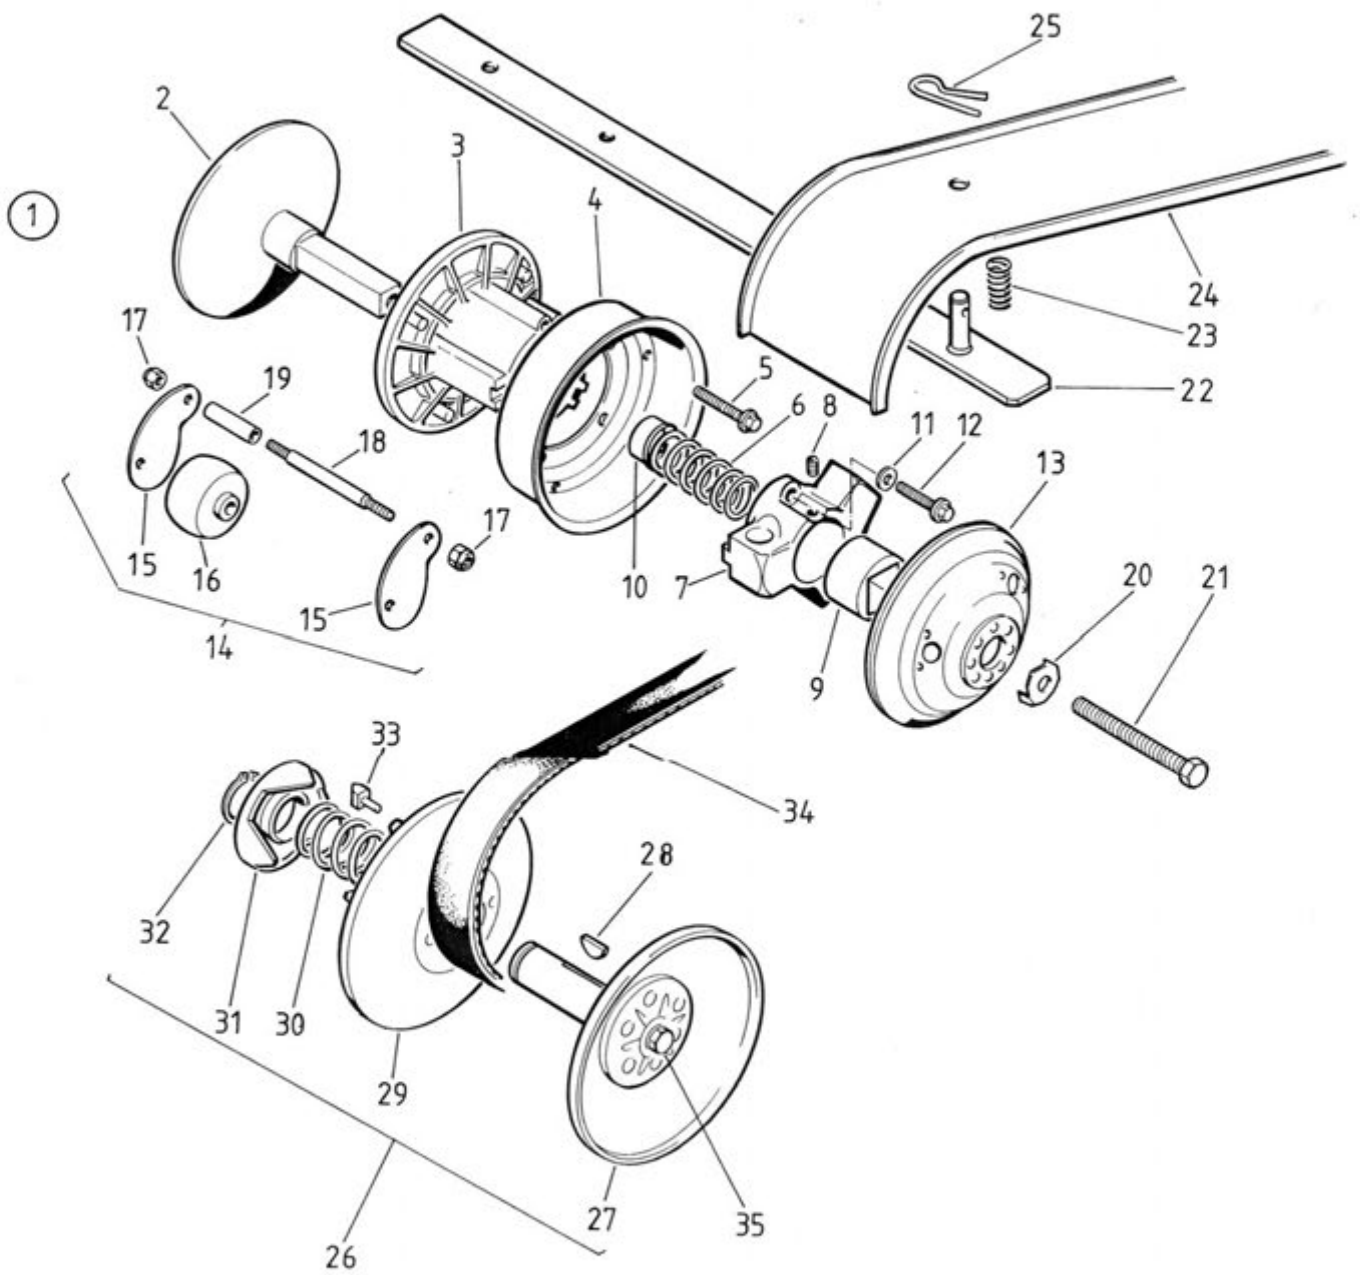

Viite	Varaosanumero	Kpl			
Ref.	Reservdelsnr.	St			
Ref.	Part Number	Qty	Nimitys	Benämning	Description
1	7100301	1	I-variaattori	Motorvariator	Clutch
2	.504231300	1	Kiinteä lautanen	Fast tallrik	Fixed pulley
3	.504237000	1	Liikkuva lautanen	Rörlig tallrik	Moving pulley
4	.504242100	1	Suojakuppi	Skyddskåpa	Cover cup
5	.309903400		Ruuvi	Skruv	Screw
6	.414196600	1	Jousi	Fjäder	Spring
7	.504236800	1	Napa	Nav	Hub plug
8	..365200200	1	Lukitusruuvi	Låsskruv	Lock screw
9	..504236900	1	4-kulmahela	Fyrkantbussning	Square bushing
10	.414242400	1	Jousen vaste	Mothåll	Spring seat
11	.394201900	2	Aluslevy	Bricka	Washer
12	.309901600	2	Ruuvi	Skruv	Screw
13	.4150268	1	Säätökoppa	Justerkåpa	Governor cup
14	.7100314	1	Painosarja	Viktsats	Counter weight kit
15	..504220509	12	Painovarsi C8	Viktarm C8	Centrifugal lever kit
16	..4150269	3	Rulla	Rulle	Clutch roller
17-18	..840000200	3	Akselisarja	Axelsats	Shouldered pin kit
19	..860410500	1	Helasarja	Bussningssats	Bushing kit
20	.504219000	1	Lukkolevy	Låsbrieka	Lock washer
21	.301717200	1	Ruuvi	Skruv	Screw
22	4150403	1	Kiinnike	Fäste	Fastening
23	500388	3	Jousi	Fjäder	Spring
24	4150400	1	Variaattorisuoja	Variatorskydd	Variator cover
25	044060	3	Hiusneulasokka	Hårnålssprint	Cotter pin
26	8263 85439	1	II-variaattori	Sekundärvariator	Driven variator
27	.601746	1	Kiinteä lautanen	Fast tallrik	Fixed pulley
28	.901687	1	Kiila	Kil	Key
29	.601989	1	Liikkuva lautanen	Rörlig tallrik	Moving pulley
30	.703102	1	Jousi	Fjäder	Spring
31	.601984	1	Kuormitussäädin	Momentförstärkare	Torque converter
32	.900009	1	Seegerrengas	Segerring	Circlip
33	.703831	3	Liukunasta	Glidknopp	Glide stud
34	8263 15966	1	Variaattorihihna	Variatorrem	V-belt
35	101550	1	Ruuvi	Skruv	Screw
35	8263 22507	1	Aluslevy	Bricka	Washer