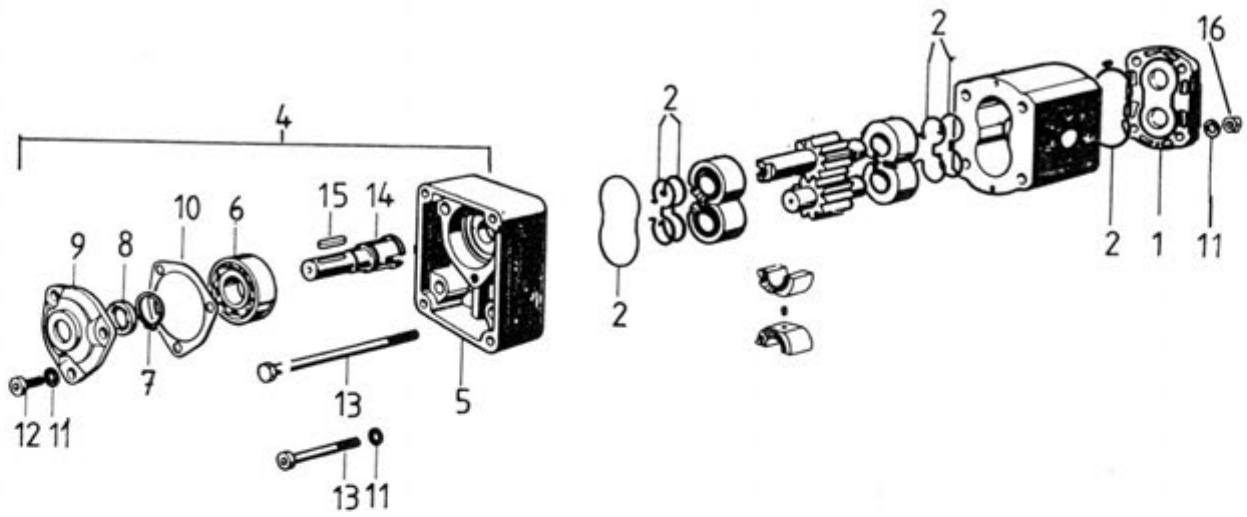

HYDRAULIPUMPPU - HYDR. PUMP - HYDRAULIC PUMP